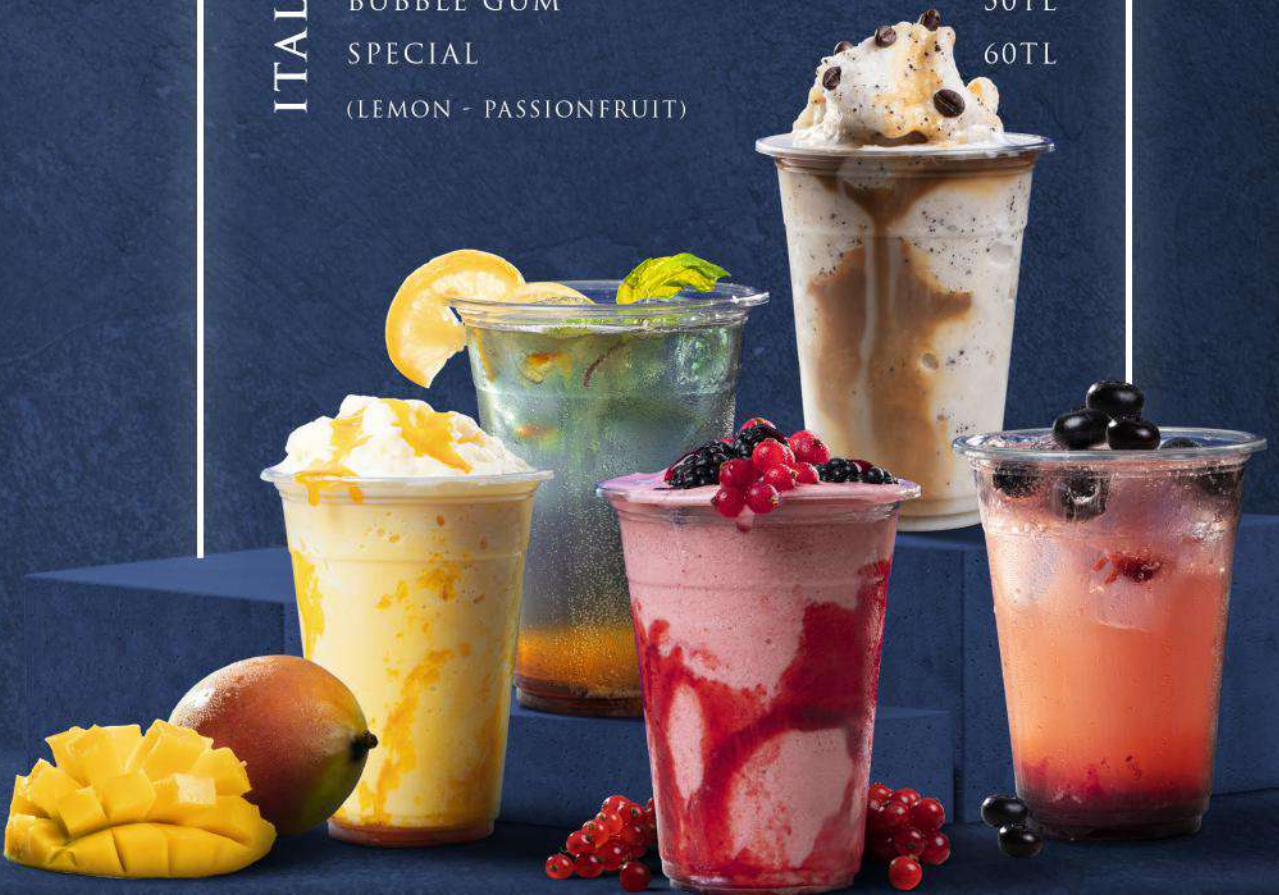

ITALIAN SODA CHILLERS	FROZEN MELON	60TL	
	FROZEN MANGO	60TL	
	FROZEN MIXED BERRIES	60TL	
	FROZEN WATERMELON	60TL	
	COCONUT CHILLER	75TL	
	LEMON	50TL	
	STRAWBERRY	50TL	
	MELON	50TL	
	WATERMELON	50TL	
	MIX BERRIES	50TL	
	BUBBLE GUM	50TL	
	SPECIAL	60TL	
	(LEMON - PASSIONFRUIT)