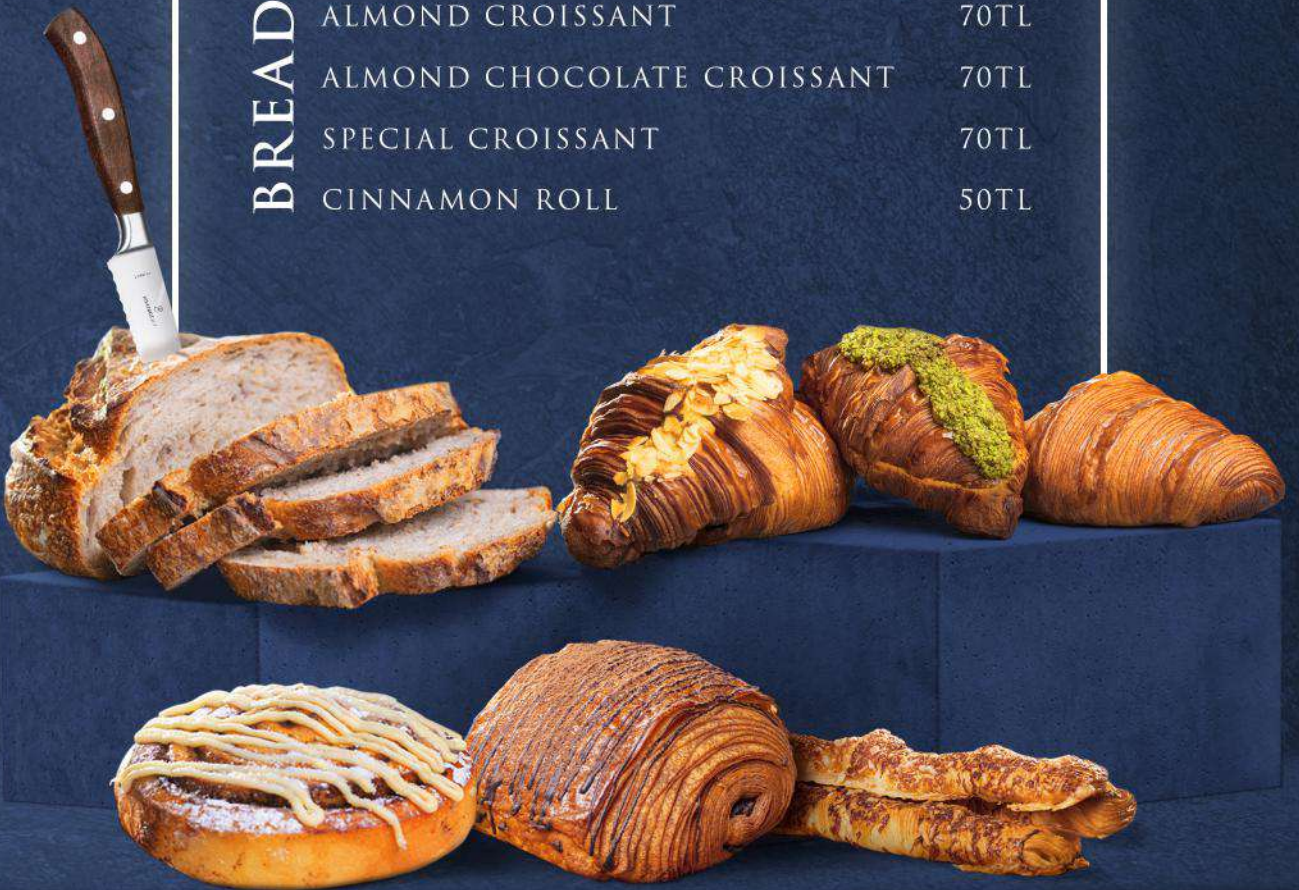

# MENU

DRINKS • DESERTS • MEALS

LANGUAGES (EN / TR / RU)

BREADS & CROISSANTS

WHITE SOURDOUGH	45TL
RYE SOUR DOUGH	55TL
FOCACCIA	40TL
BOREK	35TL
PARMESAN STICK	30TL
BUTTER CROISSANT	50TL
CHOCOLATE CROISSANT	60TL
DOUBLE CHOCOLATE CROISSANT	70TL
PISTACHIO CROISSANT	70TL
ALMOND CROISSANT	70TL
ALMOND CHOCOLATE CROISSANT	70TL
SPECIAL CROISSANT	70TL
CINNAMON ROLL	50TL